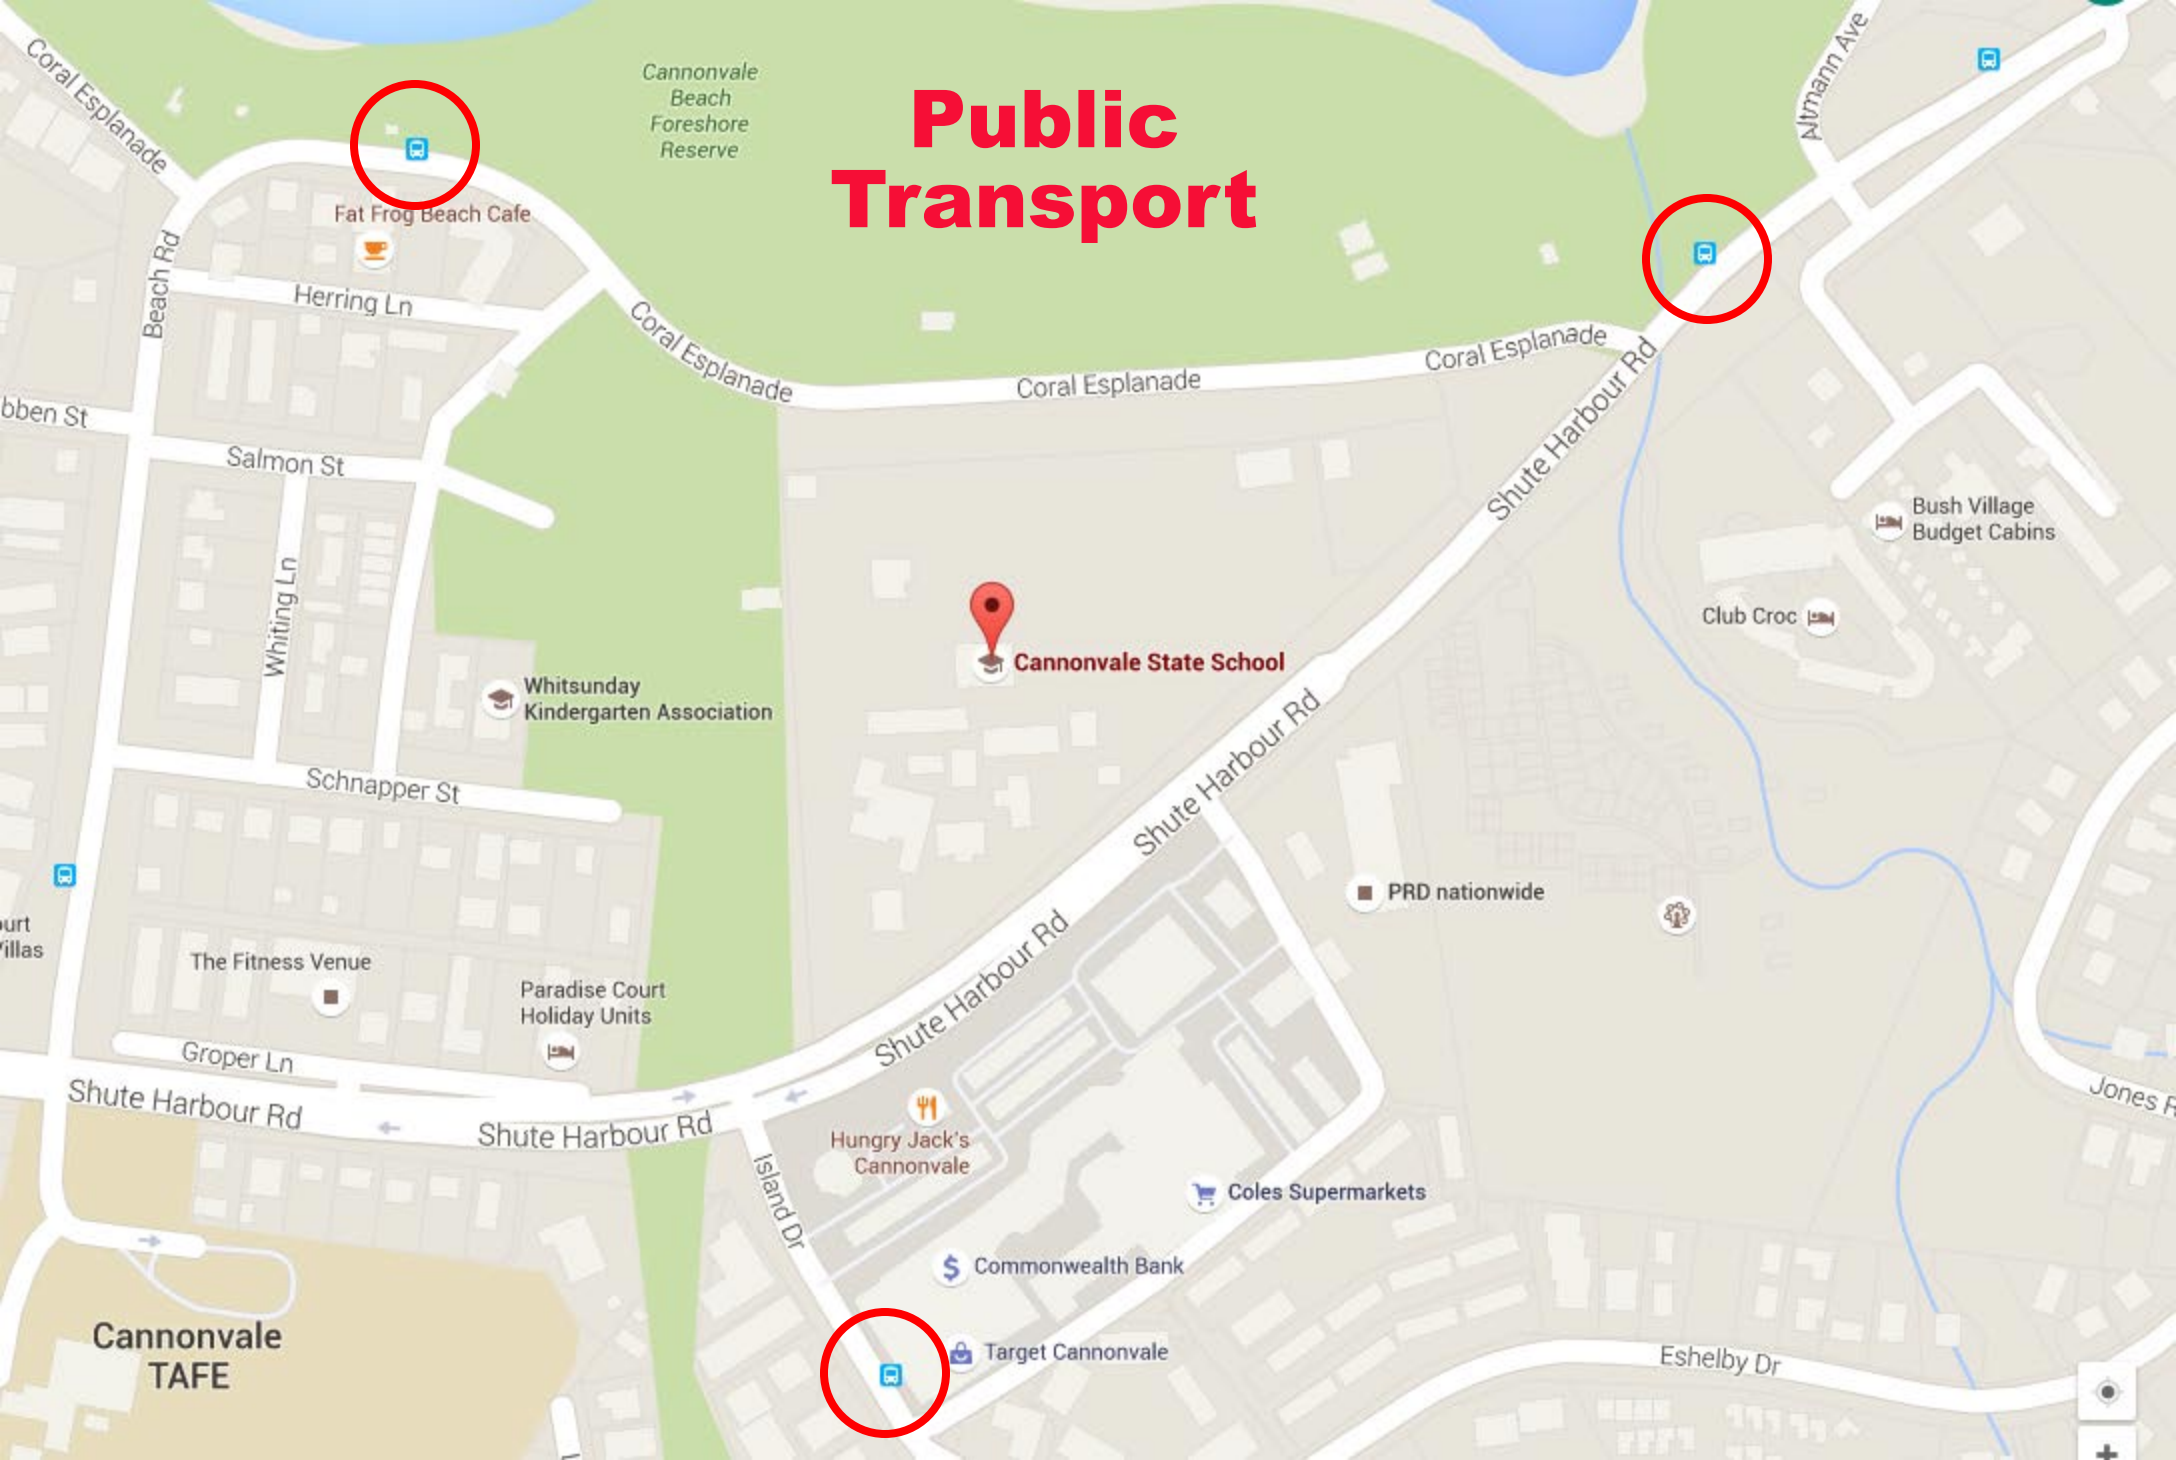

Public Transport

Fat Frog Beach Cafe

Cannonvale State School

Target Cannonvale

Cannonvale TAFE

Hungry Jack's Cannonvale

Coles Supermarkets

Commonwealth Bank

PRD nationwide

Paradise Court Holiday Units

The Fitness Venue

Whitsunday Kindergarten Association

Club Croc

Bush Village Budget Cabins

Cannonvale Beach Foreshore Reserve

Herring Ln

Salmon St

Whiting Ln

Schnapper St

Groper Ln

Island Dr

Eshelby Dr

Coral Esplanade

Coral Esplanade

Shute Harbour Rd

Shute Harbour Rd

Shute Harbour Rd

Coral Esplanade

Beach Rd

Altmann Ave

Jones R